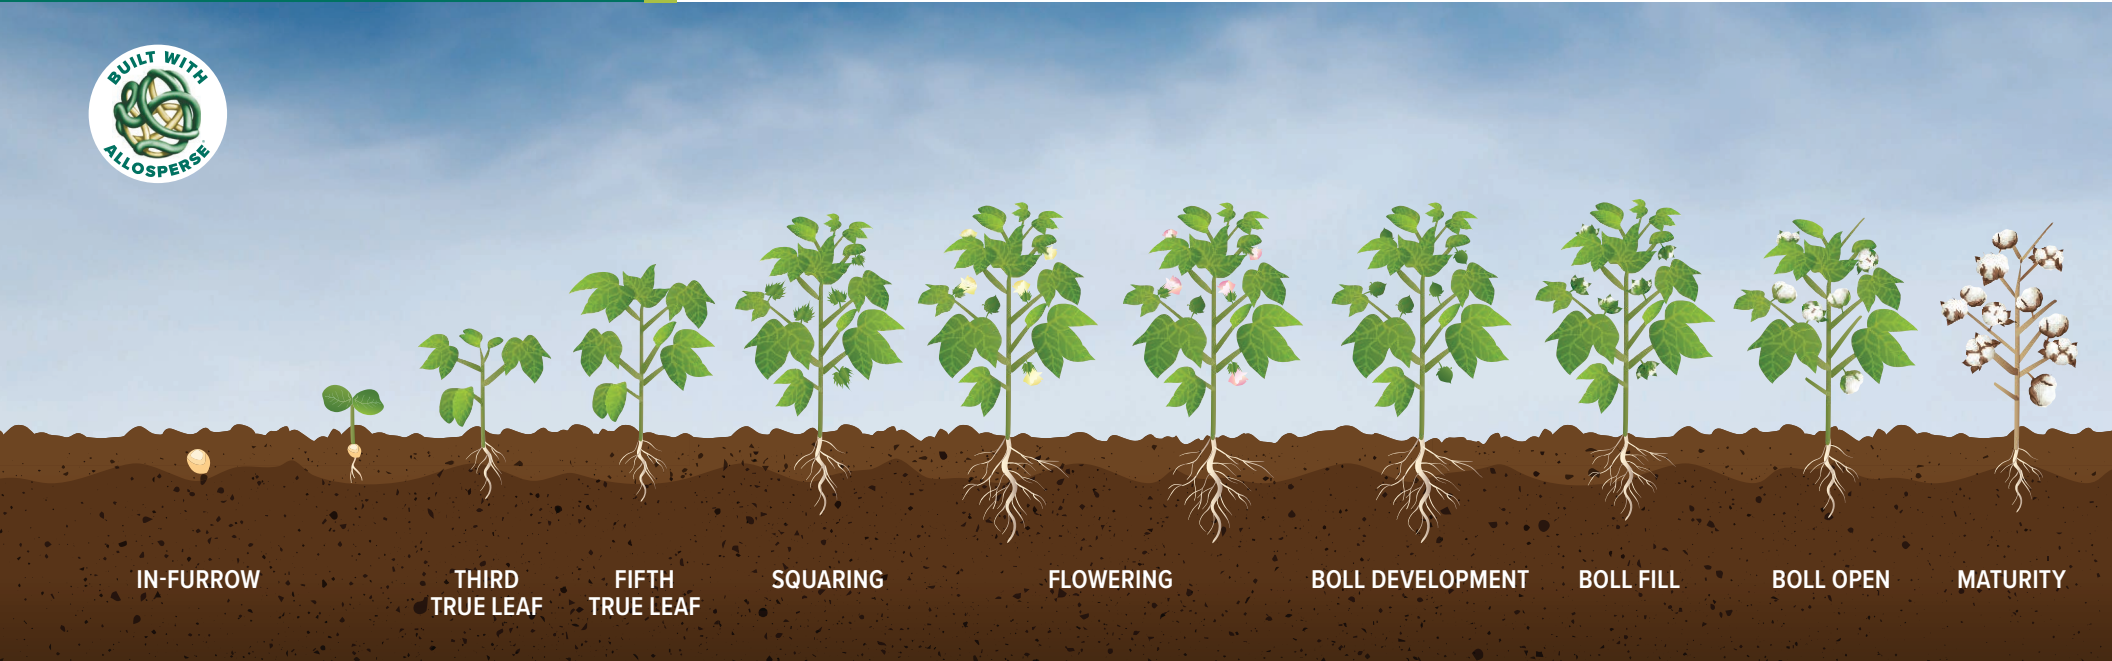

COTTON SOLUTIONS

PRECISION CHEMISTRY™ FOR REAL RESULTS

At Vive Crop Protection, we create Precision Chemistry™ that simplifies crop production and delivers real results to growers. Powered by Vive's patented Allosperse® Delivery Technology, we optimize conventional and biological crop inputs for improved product performance from the jug to the field.

With a rapidly expanding portfolio, Vive delivers unique solutions with greater value and higher levels of performance - because every bale counts!

FUNGICIDES
INSECTICIDES

AZterknot®

Averland® FC

Averland® FC

Viloprid®4

Viloprid®4